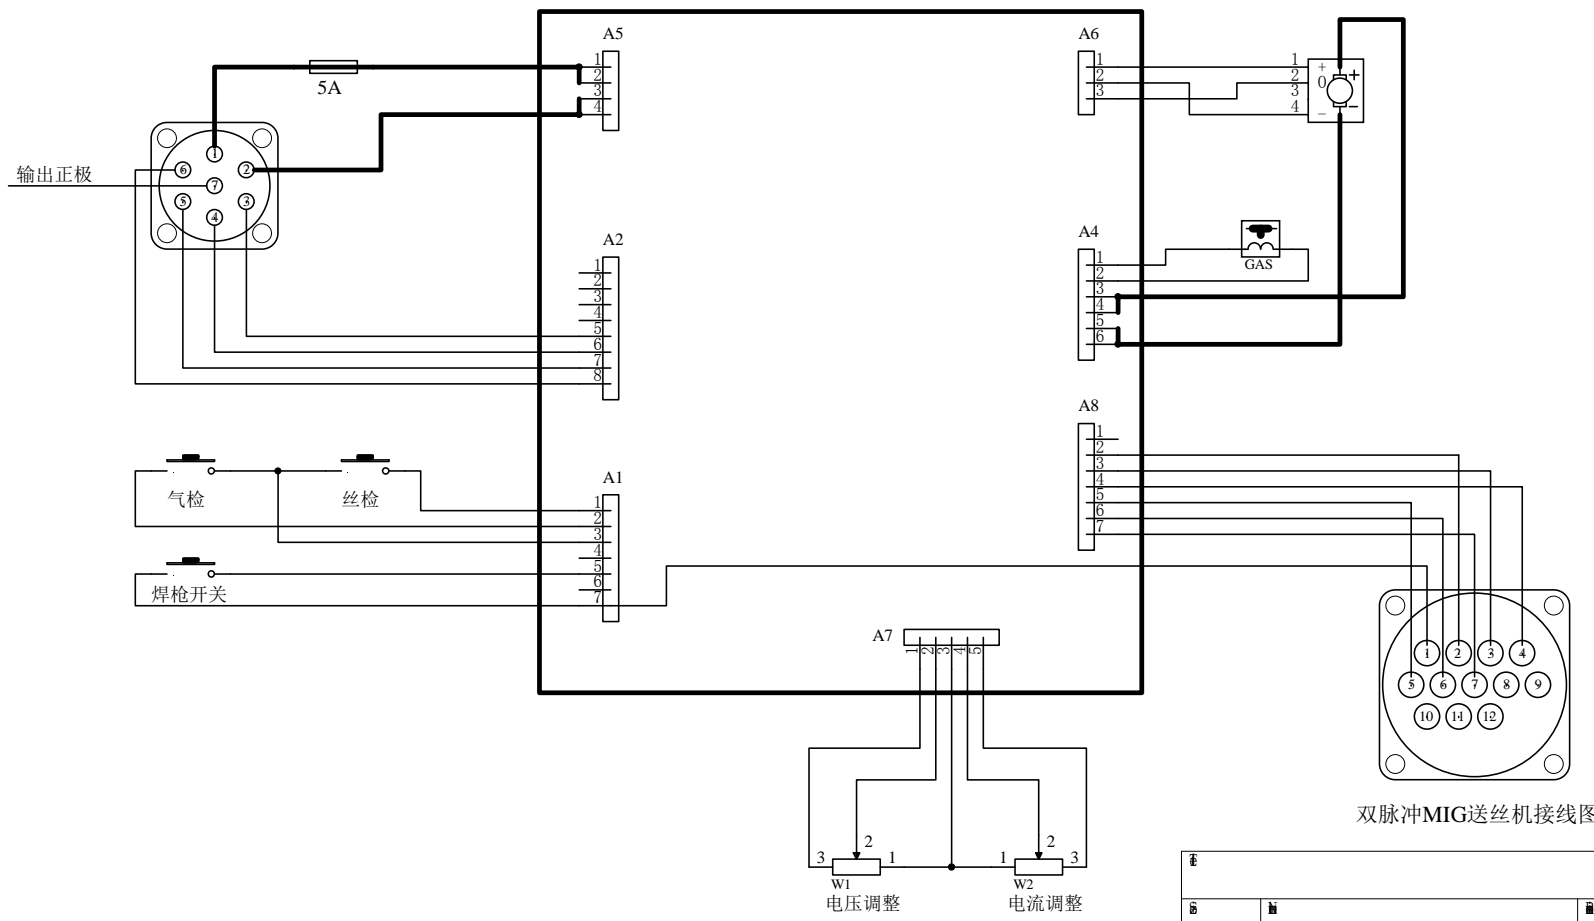

Title		
Size	Number	Revision
A3		
Date:	23-Dec-2017	Sheet of
File:	C:\Users\Administrator-WIN-20170224\88\Desktop\09-PMIG-500III.3.1KY-原理图.DDB	8

双脉冲MIG送丝机接线图

①	②	③	④	⑤	⑥
①	②	③	④	⑤	⑥
①	②	③	④	⑤	⑥