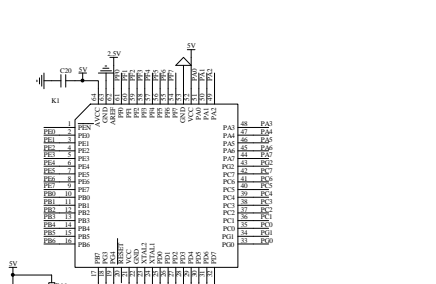

Tid:	Number	Revision
A2		
File:	5 Mar 2017	Sheet 1 of 1
Path:	C:\Users\Administrator\AppData\Local\Temp\127...107...107...