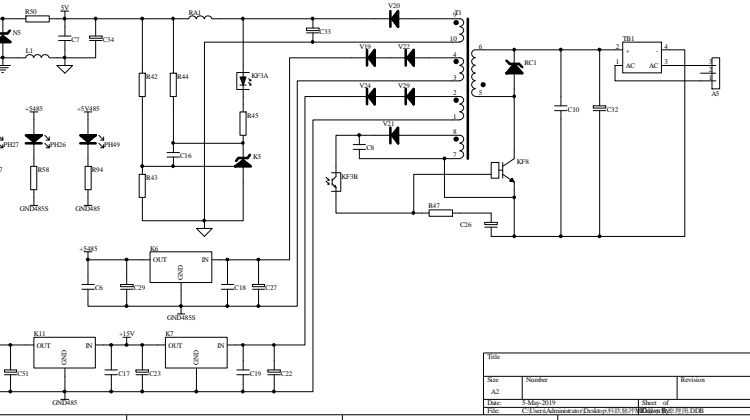

Tid:	Number	Revision
A2		
File:	5 Mar 2017	Sheet 1 of 1
Path:	C:\Users\Administrator\AppData\Local\Temp\127...107...107...