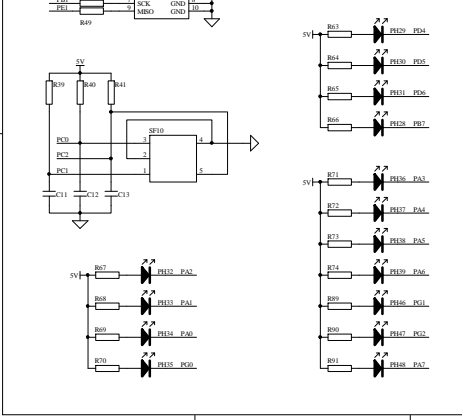

Tid:	Number	Revision
A2		
File:	5 Mar 2017	Sheet 1 of 1
Path:	C:\Users\Administrator\AppData\Local\Temp\127...107...107...