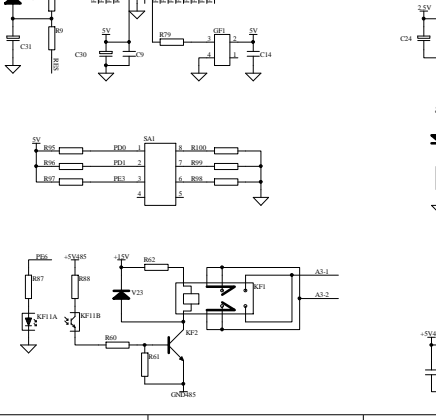

Tid:	Number	Revision
A2		
File:	5 Mar 2017	Sheet 1 of 1
Path:	C:\Users\Administrator\AppData\Local\Temp\127...107...107...