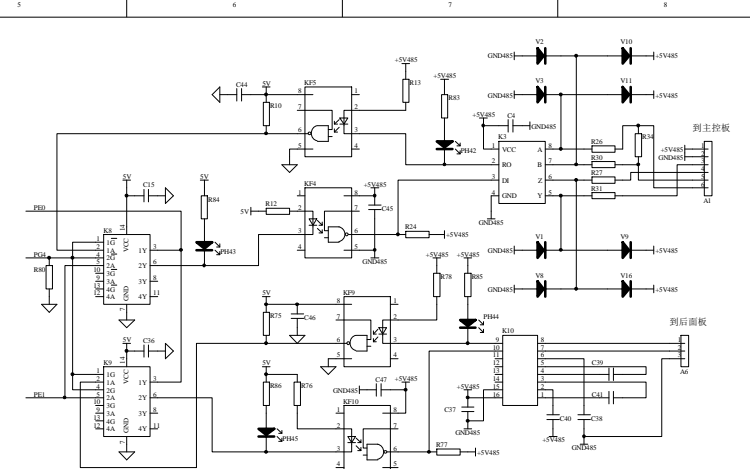

Tid:	Number	Revision
A2		
File:	5 Mar 2017	Sheet 1 of 1
Path:	C:\Users\Administrator\AppData\Local\Temp\127...107...107...