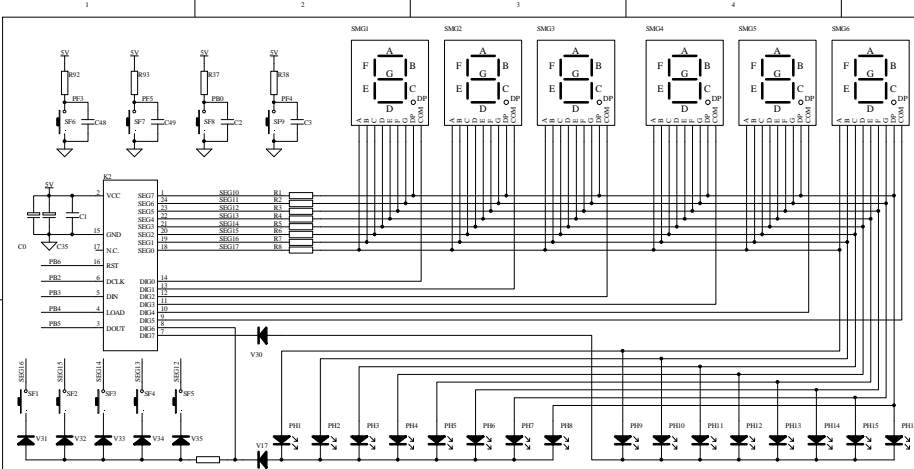

Tid:	Number	Revision
A2		
File:	5 Mar 2017	Sheet 1 of 1
Path:	C:\Users\Administrator\AppData\Local\Temp\127...107...107...