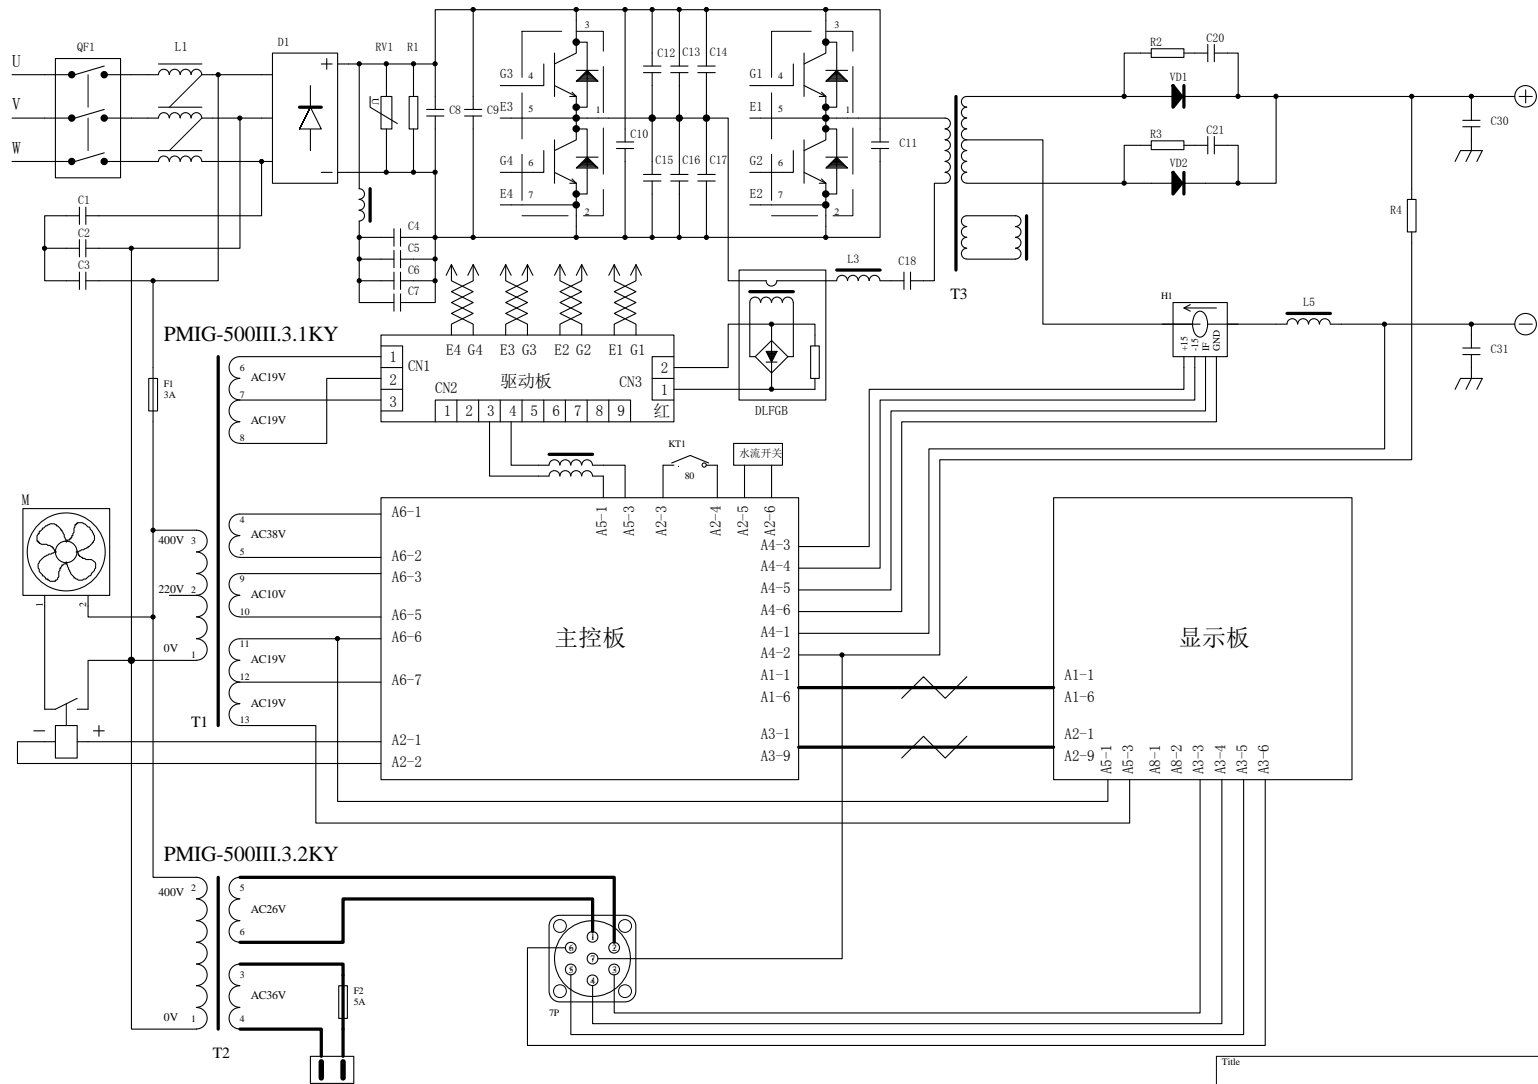

Title		
Size	Number	Revision
A3		
Date:	23-Dec-2017	Sheet of
File:	C:\Users\Administrator-WIN-20170224\88\Desktop\09-PMIG-500III.3.1KY-原理图.DDB	8

双脉冲MIG送丝机接线图

①	②	③	④	⑤	⑥
①	②	③	④	⑤	⑥
①	②	③	④	⑤	⑥