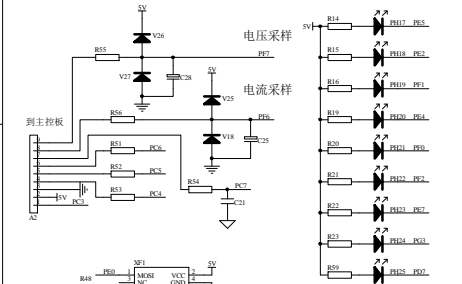

Tid:	Number	Revision
A2		
File:	5 Mar 2017	Sheet 1 of 1
Path:	C:\Users\Administrator\AppData\Local\Temp\127...107...107...